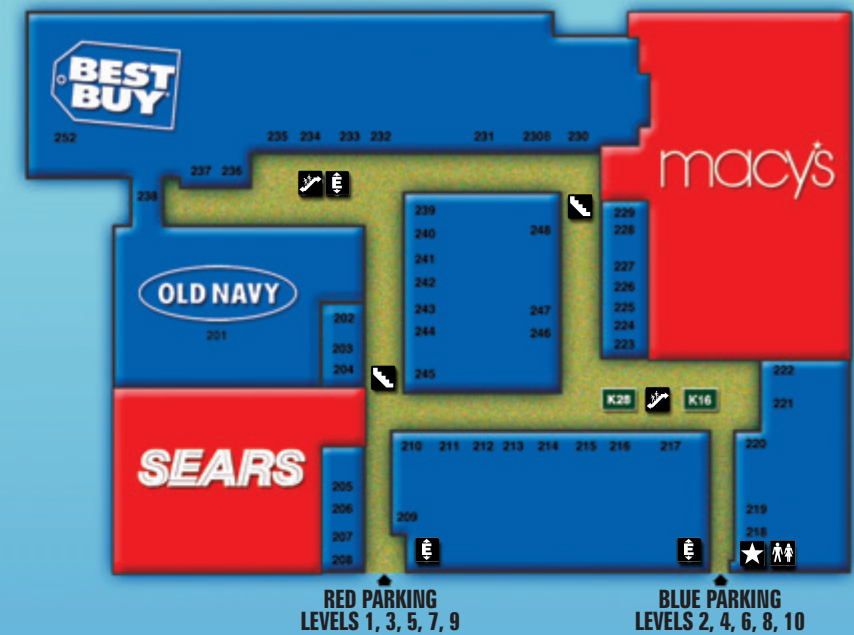

JEWELRY & ACCESSORIES

103A	Aldo Accessories	258-2367
244	Claire's Boutique	258-9208
130	Anna Belen	677-0474
127	John Gerald Jewelers	252-3777
163A	Kay Jewelers	859-5739
134	Ladies & Gents	252-2009
102	Malsion's Jewelers	253-6236
223	Michael Matthews	252-8900
K10	Piercing Pagoda	677-9110
K3	Piercing Pagoda Plus	252-3468
K14	Precision Time	951-9505
K8	Sunglass Hut	421-3936
153	Zales Jewelers	338-9527

OPTICAL

245	Cohens Fashion Optical	951-9800
220	LensCrafters	338-9494
148	Sterling Optical	253-0700
K8	Sunglass Hut	421-3936

SPECIALTY SPORTS

161	Finish Line	377-0337
247	FootAction USA	252-2972
138	Foot Locker	951-1308
160	Lady Footlocker	253-9631
101	Modell's Sporting Goods	258-9300

SPECIALTY RETAIL

M2	All Seasons Marine	253-5434
226	Lids	338-7790
107	Riva Photo	253-3928
K15	Sock Drawer	377-3774
250	Sock Drawer	252-0008
219	Vera Dress Shop	258-0797

SERVICES

CS	KP Customer Service	253-6842
123	KP Dental & Footcare	258-0011
K11	KP Newsstand	951-1343
122	Quick Test	338-3388
113A	Quickly Fix	338-5059
103	Chase	800-788-7000

HOME FURNISHINGS

216	Classique Homes	252-7400

COMING SOON

Panera Bread

AMENITIES

Restrooms/Family Restroom	
CS Customer Service - Gift Card Sales, Information	
Elevator	
Management Office/ Mall Marketing	253-6844
Stairs	
Security/Wheelchairs	253-6921

UPPER LEVEL